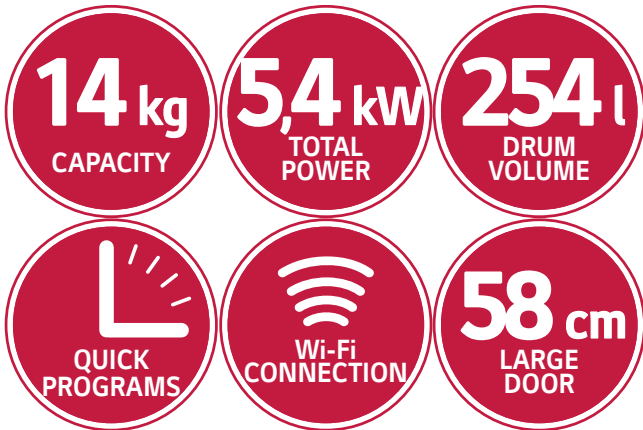

LG Titan-C Light

PROFESSIONAL DRYER

Vented dryer

**Add-ons and accessories
- possible connection to:
PAYMENT SYSTEMS**

LARGE DRUM VOLUME

Compatible load with LG commercial washing machine.

FLOW SENSING

The LED of Flow Sense flashes when the duct is blocked by lint. If the LED flashes, the manager can know the necessity to check and clean the duct.

HYGIENE CARE SYSTEM

Removes 99.9% of the germs on fabrics and clothing when running the High Temperature Cycle for drying.

FLEXIBLE INSTALLATION

LG professional tumble dryers have the option of being mounted on a washing machine or tumble dryer.

ADAPTABLE™ CONTROLS

Easy to reach controls let you save space without compromising capacity. The controls are always within reach and are versatile enough to meet user needs. (ELECTRIC ONLY)

ADAPTIVE DOOR

Depending on your shop's set-up or your personal preference, owner can make the best use of space by easily changing the door orientation to open to the left or right.

TECHNICAL FEATURES

Heating type	Electric	Gas
Capacity	14 kg	14 kg
Drum volume	254 lit.	254 lit.
Preset programs	High temp. / Med temp. / Low temp / No heat	High temp. / Med temp. / Low temp / No heat
Heating power	5,4 kW	7,4 kW
Connection power	5,4 kW	0,4 kW
Electric Ratings	220-240V / 50Hz	220-240V / 50Hz
Type of drying	Ventilation	Ventilation
Net weight	68 kg	68 kg
Gross weight	76 kg	76 kg
Net dimensions	737x 810 x 1022 mm	737x 810 x 1022 mm
Gross dimensions	788 x 846 x 1146 mm	788 x 846 x 1146 mm