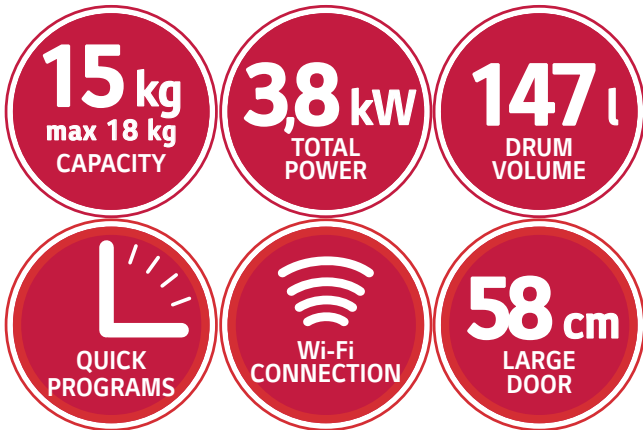

LG Titan-C MAX

PROFESSIONAL WASHER

**Add-ons and accessories
- possible connection to:
BWO3 OZONE GENERATOR
AUTOMATIC DOSING PUMPS
PAYMENT SYSTEMS**

BIGGEST DRUM IN CLASS

With the largest drum in its class, this is an ideal washing machine for those who don't need industrial machine, but want larger capacity.

LG DIRECT DRIVE MOTOR

The motor is directly attached to the drum which increases stability and durability and reduces vibration and noise.

CUSTOMIZED CYCLES

Owners can program of up to 20 fully customized washing programs

FLEXIBLE INSTALLATION

LG professional tumble dryers have the option of being mounted on a washing machine or tumble dryer.

HYGIENE COURSE

Remove 99.9% of the germs, with special programs 90°C and 75°C.

ESTIMATION OF LAUNDRY AMOUNT

Washer adjusts the water level to the amount of linen, saving water and energy at less than full load

TUB CLEANING SYSTEM

Dirty tub from hours of long operation can affect washing performance. Our tub cleaning program helps you keep a clean tub even in the busiest locations.

SELF-HEATING SISTEM

Washing machines have hot and cold water inlets where the heating system detects the water temperature and automatically adjusts the heating time. This saves time and reduces electricity consumption by up to 75%. Save time as heaters do not need time to heat cold water.

STAINLESS STEEL DRUM

The stainless steel drum makes professional washing machines durable and long lasting.