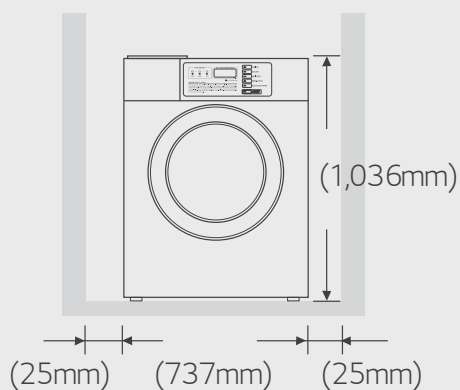

TECHNICAL FEATURES

Capacity	15 kg
Max drum capacity	18 kg
Drum volume	147 lit.
Preset programs	90°C / 75°C / 60°C / 30°C or 40°C / Cold
Number of additional programs	20
Heater on/off flexibility	Yes
Program duration (60°C)	59 min
Total power	3,8 kW
Electric ratings	220-240V / 50Hz
Extract (high speed) rpm	1000
G-force	342
Noise level	< 60 dB
Drain pump	Yes
Net weight	101 kg
Gross weight	112,5 kg
Dimensions - product	737 x 814 x 1036 mm
Dimensions - carton	788 x 846 x 1125 mm

FRONT