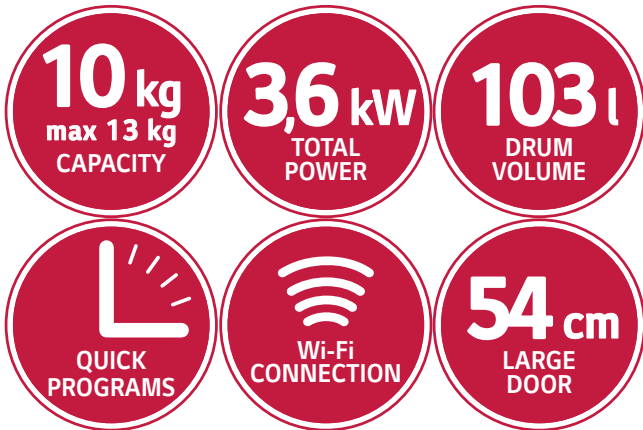

LG Giant-C MAX

PROFESSIONAL WASHER

**Add-ons and accessories
- possible connection to:
BW03 OZONE GENERATOR
AUTOMATIC DOSING PUMPS
PAYMENT SYSTEMS**

LG DIRECT DRIVE MOTOR

The motor is directly attached to the drum which increases stability and durability and reduces vibration and noise.

CUSTOMIZED CYCLES

Owners can program of up to 20 fully customized washing programs

FLEXIBLE INSTALLATION

LG professional tumble dryers have the option of being mounted on a washing machine or tumble dryer.

HYGIENE COURSE

Remove 99.9% of the germs, with special programs 90°C and 75°C.

ESTIMATION OF LAUNDRY AMOUNT

Washer adjusts the water level to the amount of linen, saving water and energy at less than full load

TUB CLEANING SYSTEM

Dirty tub from hours of long operation can affect washing performance. Our tub cleaning program helps you keep a clean tub even in the busiest locations.

SELF-HEATING SYSTEM

Washing machines have hot and cold water inlets where the heating system detects the water temperature and automatically adjusts the heating time. This saves time and reduces electricity consumption by up to 75%. Save time as heaters do not need time to heat cold water.

STAINLESS STEEL DRUM

The stainless steel drum makes professional washing machines durable and long lasting.