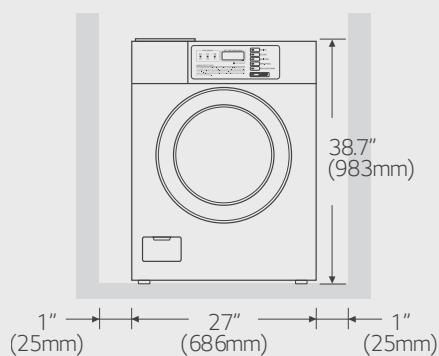

TECHNICAL FEATURES

Capacity	10 kg
Max drum capacity	13 kg
Drum volume	102,7 lit.
Preset programs	90°C / 75°C / 60°C / 30°C or 40°C / Cold
Number of additional programs	20
Heater on/off flexibility	Yes
Program duration (60°C)	57 min
Total power	3,6 kW
Electric ratings	220-240V / 50Hz
Extract (high speed) rpm	1200
G-force	451
Noise level	< 62 dB
Drain pump	Yes
Net weight	87 kg
Gross weight	96 kg
Dimensions - product	686 x 767 x 983 mm
Dimensions - carton	755 x 795 x 1127 mm

FRONT